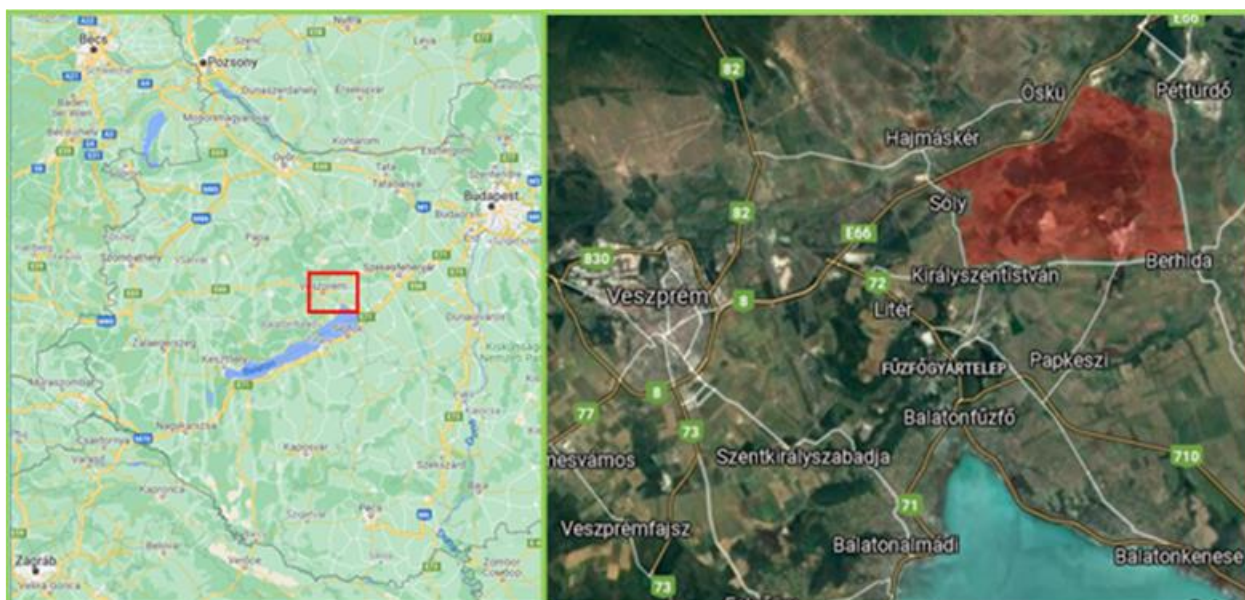

Buletin 1 – Bakony-Balaton MTBO

WRE, Austria cup, Hungarian cup

(The last international elite event before EMTBOC 2022)

Organiser Hangya SZKE

President Miklós Mets

Courses Miklós Mets

IOF adviser László Zentai

National controller Anna Füzy

Sportident Tamás Jankó

Controls Ágoston Dosek

Location Sóly

Competitions/start

Day 1: 23. April Saturday Middle 13:00

Day 2: 24. April Sunday Long 10:00

Maps